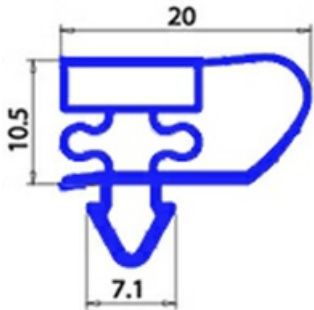

# MAGNETIC SNAP IN GASKET 625X730mm YY22 O.D.

Date: 24-01-2025

ORIGINAL  
**OSP**  
SPARE PARTS

## Technical data

SHORT SIDE mm	A=625mm
LONG SIDE mm	B=730mm
PROFILE TYPE	YY22