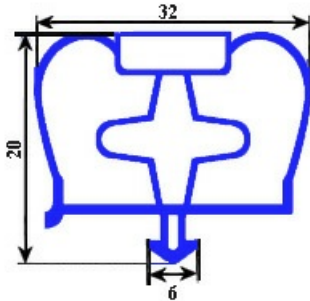

2123102

MAGNETIC SNAP IN GASKET 660X1420mm YY29

Date: 23-12-2024

ORIGINAL
OSP
SPARE PARTS

Technical data

SHORT SIDE mm	A=660mm
LONG SIDE mm	B=1420mm
PROFILE TYPE	YY29