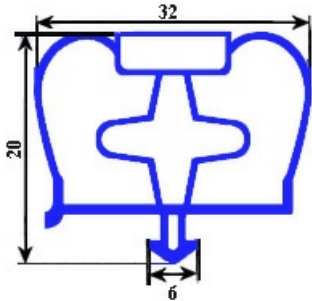

# MAGNETIC SNAP IN GASKET 660X1420mm YY29

Date: 06-03-2025

ORIGINAL  
**OSP**  
SPARE PARTS

## Technical data

|               |          |
|---------------|----------|
| SHORT SIDE mm | A=660mm  |
| LONG SIDE mm  | B=1420mm |
| PROFILE TYPE  | YY29     |