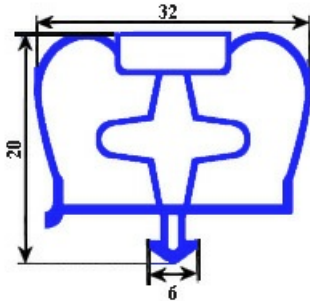

2123102

MAGNETIC SNAP IN GASKET 660X1420mm YY29

Date: 15-11-2024

ORIGINAL
OSP
SPARE PARTS**Technical data**

SHORT SIDE mm	A=660mm
LONG SIDE mm	B=1420mm
PROFILE TYPE	YY29