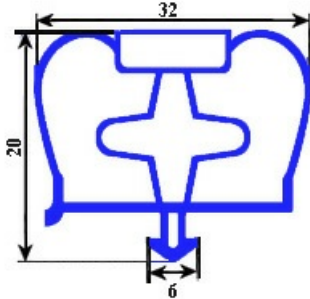

2123102

MAGNETIC SNAP IN GASKET 660X1420mm YY29

Date: 22-01-2025

ORIGINAL
OSP
SPARE PARTS

Technical data

SHORT SIDE mm	A=660mm
LONG SIDE mm	B=1420mm
PROFILE TYPE	YY29