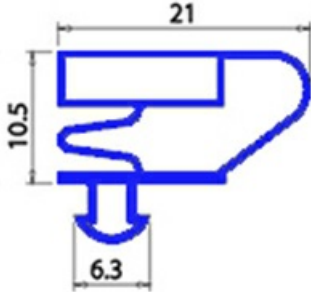

2123104

**MAGNETIC SNAP IN GASKET 398X672mm QQ4 O.D.**

Date: 23-12-2024

**Technical data**

SHORT SIDE mm	A=398mm
LONG SIDE mm	B=672mm
PROFILE TYPE	QQ4