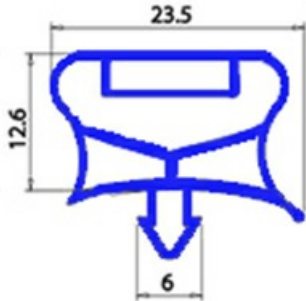

2123108

MAGNETIC SNAP IN GASKET 675X1785MM QQ7 O.D.

Date: 15-11-2024

**Technical data**

SHORT SIDE mm	A=675mm
LONG SIDE mm	B=1785mm
PROFILE TYPE	QQ7