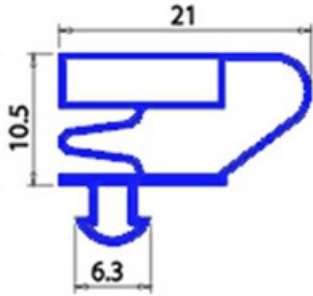

# MAGNETIC SNAP IN GASKET 680X1480mm QQ4 O.D

Date: 09-04-2025

ORIGINAL  
**OSP**  
SPARE PARTS

## Technical data

SHORT SIDE mm	A=680mm
LONG SIDE mm	B=1480mm
PROFILE TYPE	QQ4