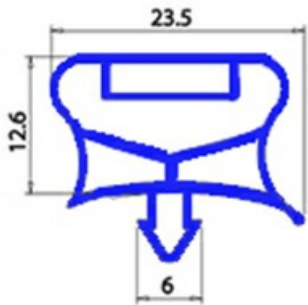

## Technical data

SHORT SIDE mm	A=430mm
LONG SIDE mm	B=550mm
PROFILE TYPE	QQ7