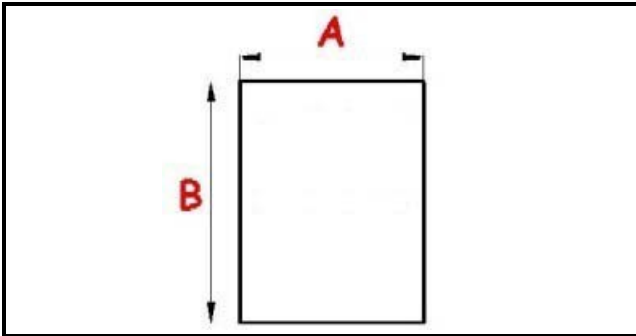

2123115

Date: 23-12-2024

Technical data

SHORT SIDE mm	A=430mm
LONG SIDE mm	B=550mm
PROFILE TYPE	QQ7