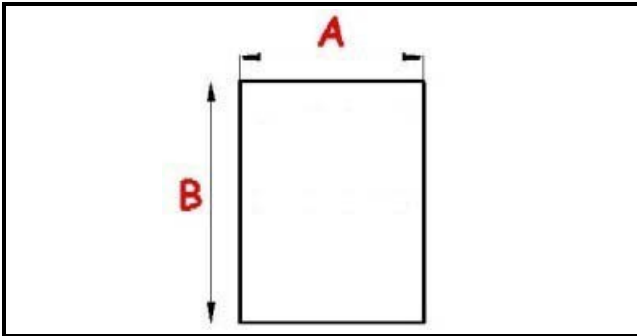

## Technical data

SHORT SIDE mm	A=430mm
LONG SIDE mm	B=550mm
PROFILE TYPE	QQ7