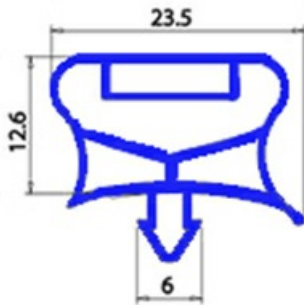

2123115

Date: 23-12-2024

Technical data

SHORT SIDE mm	A=430mm
LONG SIDE mm	B=550mm
PROFILE TYPE	QQ7