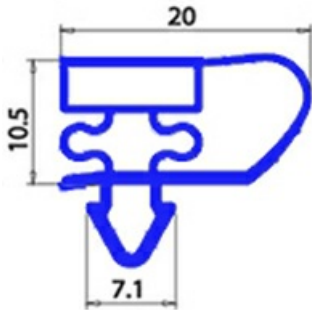

2123118

MAGNETIC SNAP IN GASKET 665X1565MM YY22 O.D.

Date: 23-12-2024

Technical data

SHORT SIDE mm	A=665mm
LONG SIDE mm	B=1565mm
PROFILE TYPE	YY22