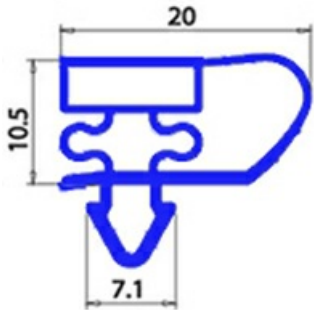

# MAGNETIC SNAP IN GASKET 665X1565MM YY22 O.D.

Date: 17-04-2025

## Technical data

SHORT SIDE mm	A=665mm
LONG SIDE mm	B=1565mm
PROFILE TYPE	YY22