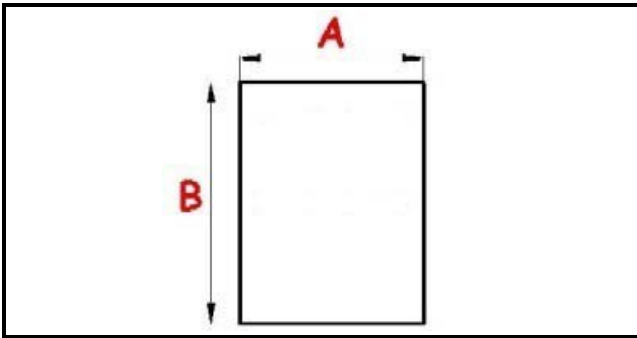

2123126

Date: 17-04-2025

Technical data

SHORT SIDE mm	A=542mm
LONG SIDE mm	B=767mm
PROFILE TYPE	QQ1