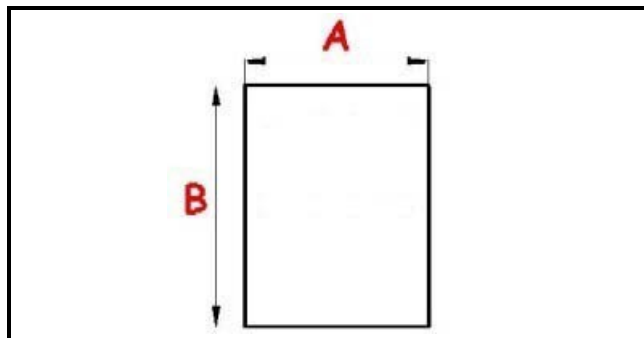

2123126

Date: 04-02-2025

Technical data

SHORT SIDE mm	A=542mm
LONG SIDE mm	B=767mm
PROFILE TYPE	QQ1