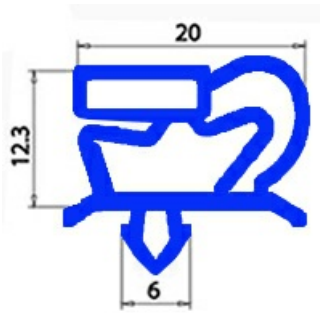

2123126

Date: 17-04-2025

Technical data

SHORT SIDE mm	A=542mm
LONG SIDE mm	B=767mm
PROFILE TYPE	QQ1