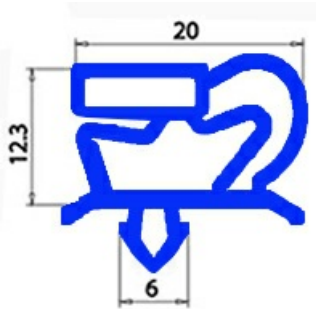

2123126

Date: 24-11-2024

Technical data

SHORT SIDE mm	A=542mm
LONG SIDE mm	B=767mm
PROFILE TYPE	QQ1