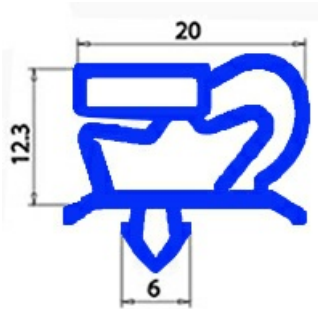

2123126

Date: 27-12-2024

Technical data

SHORT SIDE mm	A=542mm
LONG SIDE mm	B=767mm
PROFILE TYPE	QQ1