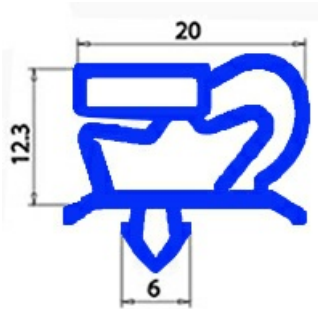

2123126

Date: 14-11-2024

Technical data

SHORT SIDE mm	A=542mm
LONG SIDE mm	B=767mm
PROFILE TYPE	QQ1