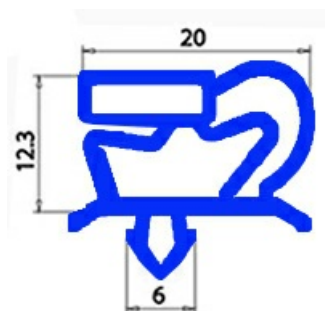

2123126

Date: 04-02-2025

Technical data

SHORT SIDE mm	A=542mm
LONG SIDE mm	B=767mm
PROFILE TYPE	QQ1