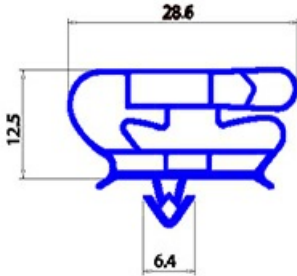

2123141

MAGNETIC SNAP IN GASKET BAR 2500MM YY28

Date: 22-01-2025

Technical data

LONG SIDE mm	A=2500mm
PROFILE TYPE	YY28