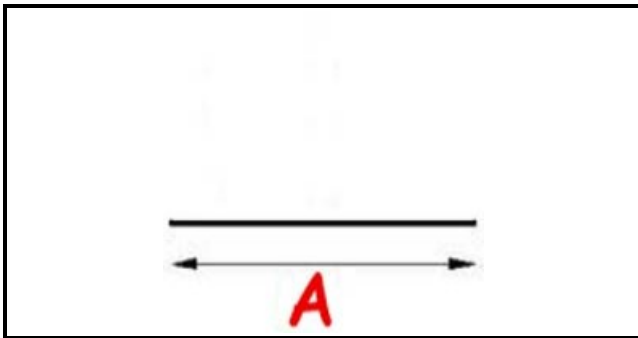

2123141

MAGNETIC SNAP IN GASKET BAR 2500MM YY28

Date: 17-04-2025

Technical data

LONG SIDE mm	A=2500mm
PROFILE TYPE	YY28