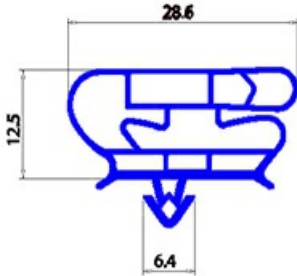

# MAGNETIC SNAP IN GASKET BAR 2500MM YY28

Date: 05-03-2025

## Technical data

LONG SIDE mm	A=2500mm
PROFILE TYPE	YY28