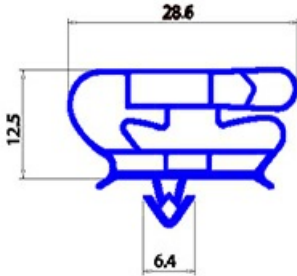

2123141

MAGNETIC SNAP IN GASKET BAR 2500MM YY28

Date: 22-01-2025