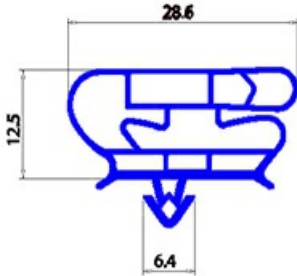

2123141

MAGNETIC SNAP IN GASKET BAR 2500MM YY28

Date: 05-03-2025