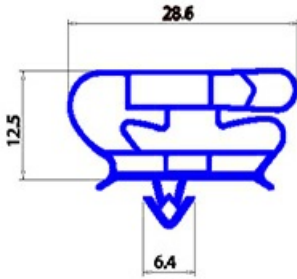

2123141

MAGNETIC SNAP IN GASKET BAR 2500MM YY28

Date: 17-04-2025

Technical data

LONG SIDE mm	A=2500mm
PROFILE TYPE	YY28