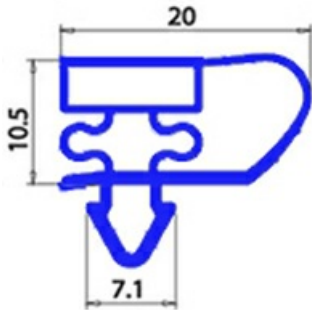

# MAGNETIC SNAP IN GASKET 234X491mm YY22

Date: 23-12-2024

## Technical data

SHORT SIDE mm	A=234mm
LONG SIDE mm	B=491mm
PROFILE TYPE	YY22