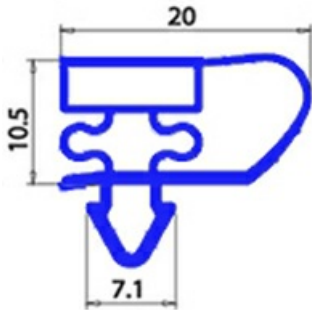

# MAGNETIC SNAP IN GASKET 491X755mm YY22

Date: 05-03-2025

## Technical data

SHORT SIDE mm	A=491mm
LONG SIDE mm	B=755mm
PROFILE TYPE	YY22