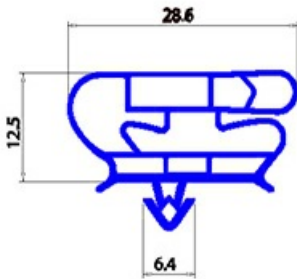

2123160

**MAGNETIC SNAP IN GASKET 400X640MM YY28**

Date: 23-12-2024

**Technical data**

SHORT SIDE mm	A=400mm
LONG SIDE mm	B=640mm
PROFILE TYPE	YY28