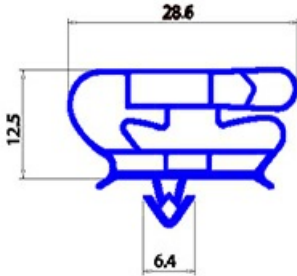

# MAGNETIC SNAP IN GASKET 400X640MM YY28

Date: 22-11-2024

## Technical data

SHORT SIDE mm	A=400mm
LONG SIDE mm	B=640mm
PROFILE TYPE	YY28