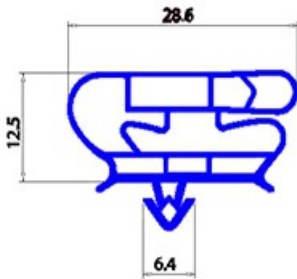

2123160

**MAGNETIC SNAP IN GASKET 400X640MM YY28**

Date: 05-03-2025

**Technical data**

SHORT SIDE mm	A=400mm
LONG SIDE mm	B=640mm
PROFILE TYPE	YY28