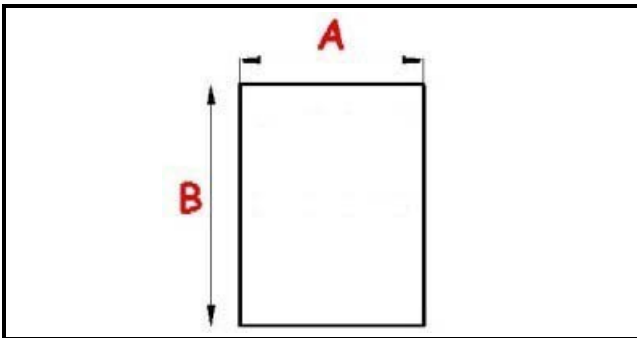

2123161

MAGNETIC SNAP IN GASKET 285X405MM YY28 O.D.

Date: 05-03-2025

**Technical data**

SHORT SIDE mm	A=285mm
LONG SIDE mm	B=405mm
PROFILE TYPE	YY28