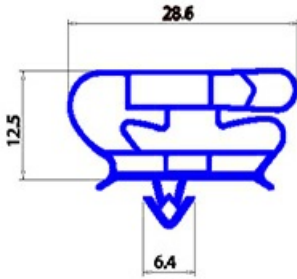

# MAGNETIC SNAP IN GASKET 285X405MM YY28 O.D.

Date: 09-04-2025

## Technical data

SHORT SIDE mm	A=285mm
LONG SIDE mm	B=405mm
PROFILE TYPE	YY28