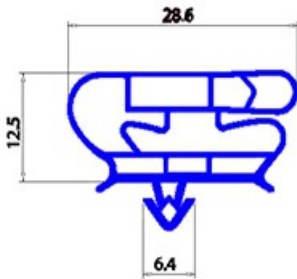

2123161

MAGNETIC SNAP IN GASKET 285X405MM YY28 O.D.

Date: 22-11-2024

**Technical data**

SHORT SIDE mm	A=285mm
LONG SIDE mm	B=405mm
PROFILE TYPE	YY28