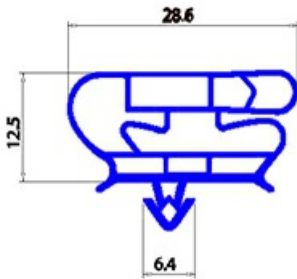

2123161

MAGNETIC SNAP IN GASKET 285X405MM YY28 O.D.

Date: 05-03-2025

**Technical data**

SHORT SIDE mm	A=285mm
LONG SIDE mm	B=405mm
PROFILE TYPE	YY28