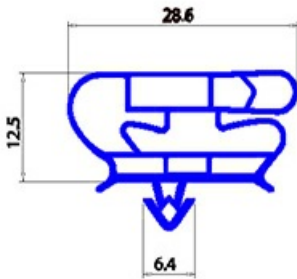

2123161

**MAGNETIC SNAP IN GASKET 285X405MM YY28 O.D.**

Date: 22-01-2025

**Technical data**

SHORT SIDE mm	A=285mm
LONG SIDE mm	B=405mm
PROFILE TYPE	YY28