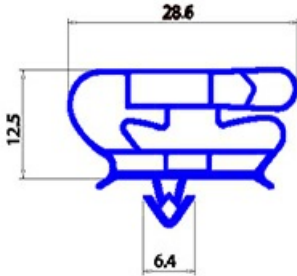

2123161

MAGNETIC SNAP IN GASKET 285X405MM YY28 O.D.

Date: 23-12-2024

Technical data

SHORT SIDE mm	A=285mm
LONG SIDE mm	B=405mm
PROFILE TYPE	YY28