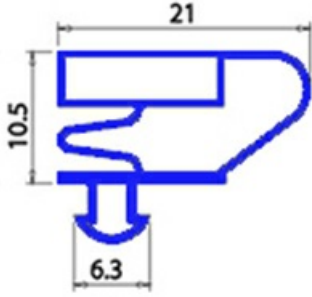

2123165

MAGNETIC SNAP IN GASKET 650X740mm QQ4 O.D.

Date: 14-11-2024

**Technical data**

SHORT SIDE mm	A=650mm
LONG SIDE mm	B=740mm
PROFILE TYPE	QQ4