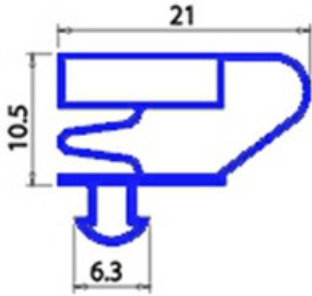

2123166

MAGNETIC SNAP IN GASKET 420X600MM QQ4 O.D.

Date: 09-04-2025

Technical data

SHORT SIDE mm	A=420mm
LONG SIDE mm	B=600mm
PROFILE TYPE	QQ4