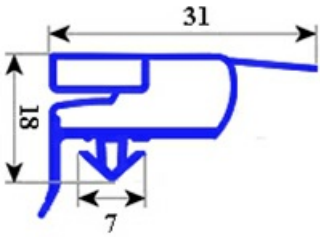

# MAGNETIC SNAP IN GASKET 658X723mm QQ6

Date: 09-04-2025

ORIGINAL  
**OSP**  
SPARE PARTS

## Technical data

|               |         |
|---------------|---------|
| SHORT SIDE mm | A=658mm |
| LONG SIDE mm  | B=723mm |
| PROFILE TYPE  | QQ6     |