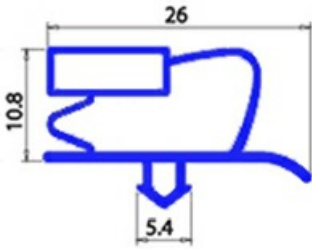

2123171

MAGNETIC SNAP IN GASKET 410X620MM YY27 O.D.

Date: 09-04-2025

Technical data

SHORT SIDE mm	A=410mm
LONG SIDE mm	B=620mm
PROFILE TYPE	YY27