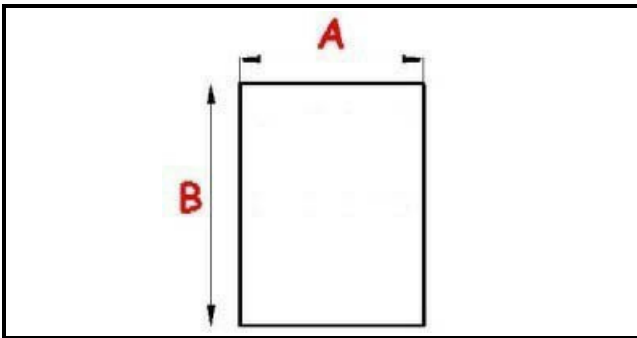

2123171

MAGNETIC SNAP IN GASKET 410X620MM YY27 O.D.

Date: 09-04-2025

Technical data

SHORT SIDE mm	A=410mm
LONG SIDE mm	B=620mm
PROFILE TYPE	YY27