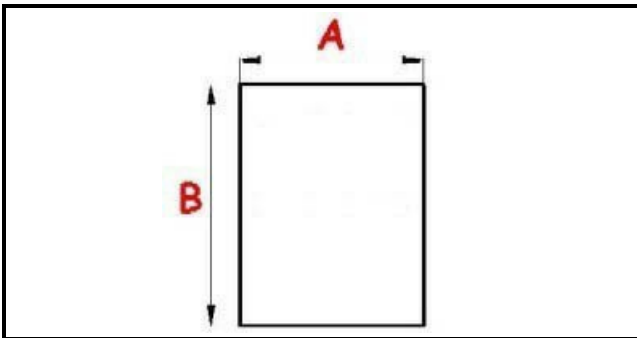

2123171

MAGNETIC SNAP IN GASKET 410X620MM YY27 O.D.

Date: 05-03-2025

**Technical data**

SHORT SIDE mm	A=410mm
LONG SIDE mm	B=620mm
PROFILE TYPE	YY27