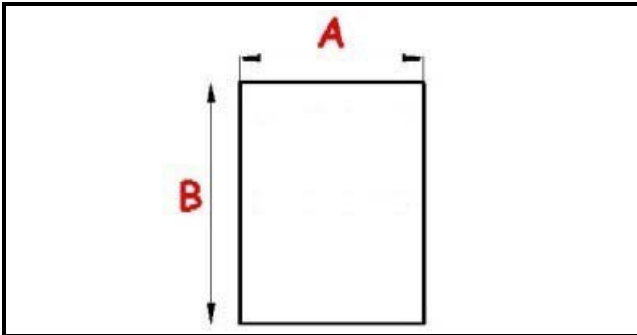

# MAGNETIC SNAP IN GASKET 1333x438mm (1318x423) QQ7

Date: 09-04-2025

## Technical data

SHORT SIDE mm	A=438mm
LONG SIDE mm	B=1333mm
PROFILE TYPE	QQ7