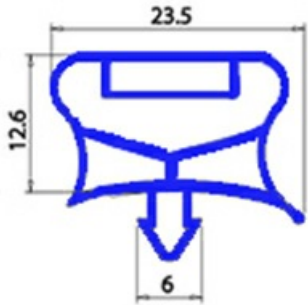

# MAGNETIC SNAP IN GASKET 1333x438mm (1318x423) QQ7

Date: 09-04-2025

## Technical data

SHORT SIDE mm	A=438mm
LONG SIDE mm	B=1333mm
PROFILE TYPE	QQ7