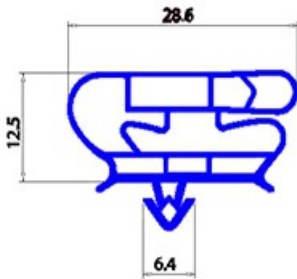

2123177

MAGNETIC SNAP IN GASKET 705X1150mm YY28

Date: 05-03-2025

**Technical data**

SHORT SIDE mm	A=705mm
LONG SIDE mm	B=1150mm
PROFILE TYPE	YY28