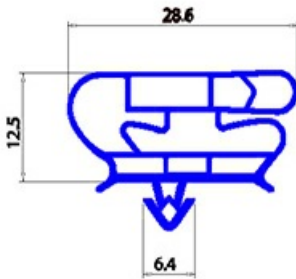

2123177

MAGNETIC SNAP IN GASKET 705X1150mm YY28

Date: 22-11-2024

**Technical data**

SHORT SIDE mm	A=705mm
LONG SIDE mm	B=1150mm
PROFILE TYPE	YY28