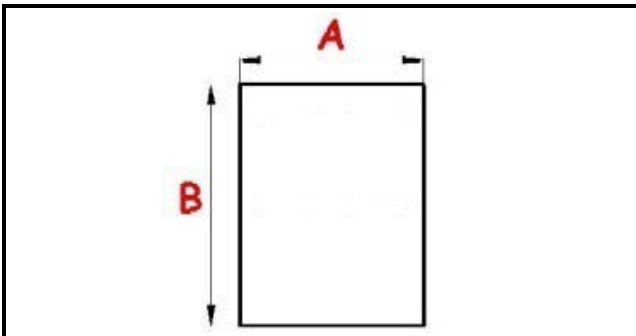

2123177

MAGNETIC SNAP IN GASKET 705X1150mm YY28

Date: 22-11-2024

**Technical data**

SHORT SIDE mm	A=705mm
LONG SIDE mm	B=1150mm
PROFILE TYPE	YY28