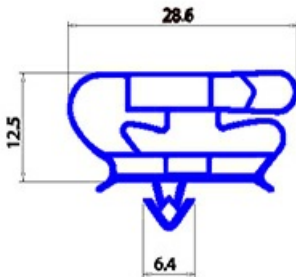

2123182

**MAGNETIC SNAP IN GASKET 661X1567mm YY28**

Date: 22-12-2024

**Technical data**

SHORT SIDE mm	A=661mm
LONG SIDE mm	B=1567mm
PROFILE TYPE	YY28

**Manufacturer code**

COLD LINE S.R.L.