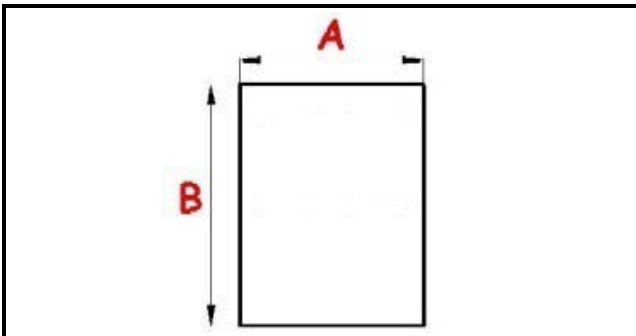

2123186

MAGNETIC SNAP IN GASKET 515X600mm QQ1 O.D.

Date: 05-03-2025

**Technical data**

SHORT SIDE mm	A=515mm
LONG SIDE mm	B=600mm
PROFILE TYPE	QQ1