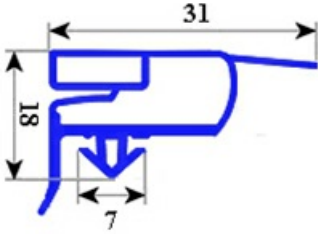

2123188

**MAGNETIC SNAP IN GASKET 520X1640mm QQ6**

Date: 21-11-2024

**Technical data**

SHORT SIDE mm	A=520mm
LONG SIDE mm	B=1640mm
PROFILE TYPE	QQ6

**Manufacturer code**

MONDIAL FRAMEC SRL