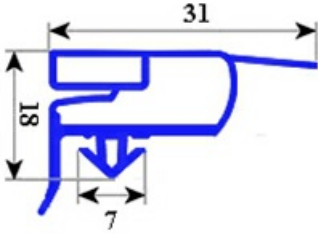

2123188

**MAGNETIC SNAP IN GASKET 520X1640mm QQ6**

Date: 22-12-2024

**Technical data**

SHORT SIDE mm	A=520mm
LONG SIDE mm	B=1640mm
PROFILE TYPE	QQ6

**Manufacturer code**

MONDIAL FRAMEC SRL