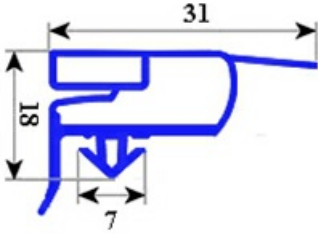

2123188

**MAGNETIC SNAP IN GASKET 520X1640mm QQ6**

Date: 22-01-2025

**Technical data**

SHORT SIDE mm	A=520mm
LONG SIDE mm	B=1640mm
PROFILE TYPE	QQ6

**Manufacturer code**

MONDIAL FRAMEC SRL