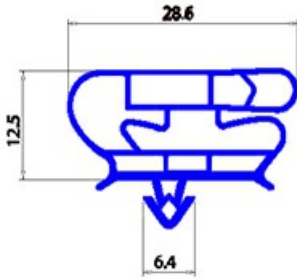

# MAGNETIC SNAP IN GASKET 370X400mm YY28 O.D.

Date: 09-04-2025

## Technical data

SHORT SIDE mm	A=370mm
LONG SIDE mm	B=400mm
PROFILE TYPE	YY28