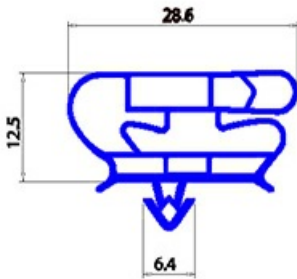

2123198

MAGNETIC SNAP IN GASKET 370X400mm YY28 O.D.

Date: 04-02-2025

**Technical data**

SHORT SIDE mm	A=370mm
LONG SIDE mm	B=400mm
PROFILE TYPE	YY28