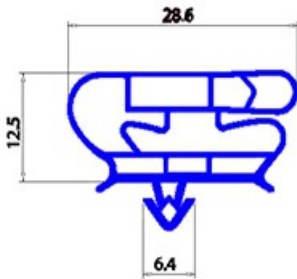

2123198

**MAGNETIC SNAP IN GASKET 370X400mm YY28 O.D.**

Date: 24-11-2024

**Technical data**

SHORT SIDE mm	A=370mm
LONG SIDE mm	B=400mm
PROFILE TYPE	YY28