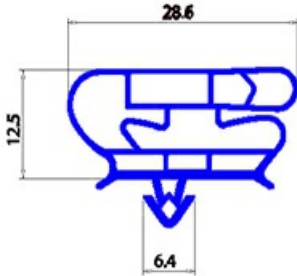

# MAGNETIC SNAP IN GASKET 370X400mm YY28 O.D.

Date: 20-09-2024

## Technical data

SHORT SIDE mm	A=370mm
LONG SIDE mm	B=400mm
PROFILE TYPE	YY28