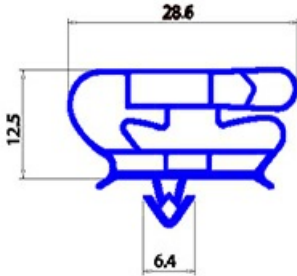

# MAGNETIC SNAP IN GASKET 370X400mm YY28 O.D.

Date: 25-12-2024

## Technical data

SHORT SIDE mm	A=370mm
LONG SIDE mm	B=400mm
PROFILE TYPE	YY28