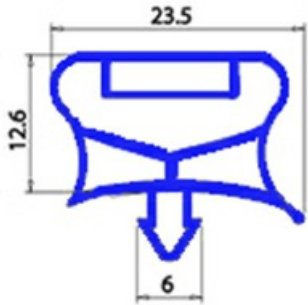

# MAGNETIC SNAP IN GASKET 322X1134MM (INC.303X1115MM) QQ7

Date: 06-04-2025

## Technical data

SHORT SIDE mm	A=322mm
LONG SIDE mm	B=1134mm
PROFILE TYPE	QQ7