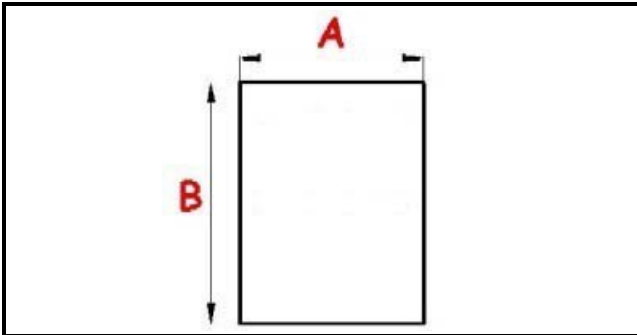

# MAGNETIC SNAP IN GASKET 322X1134MM (INC.303X1115MM) QQ7

Date: 06-04-2025

## Technical data

SHORT SIDE mm	A=322mm
LONG SIDE mm	B=1134mm
PROFILE TYPE	QQ7