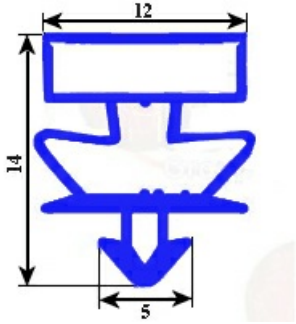

2123208

MAGNETIC SNAP IN GASKET 283X423MM YY32 O.D. RONDA

Date: 07-04-2025

Technical data

SHORT SIDE mm	A=283mm
LONG SIDE mm	B=423mm
PROFILE TYPE	YY32