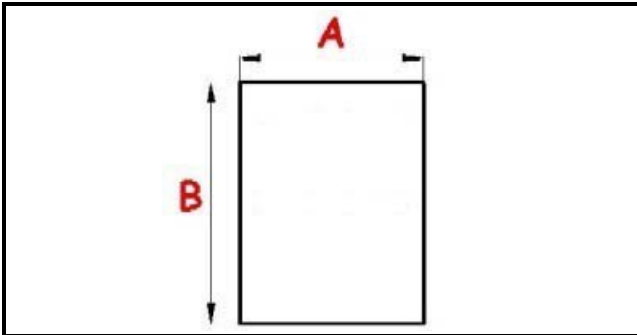

2123208

MAGNETIC SNAP IN GASKET 283X423MM YY32 O.D. RONDA

Date: 07-04-2025

Technical data

SHORT SIDE mm	A=283mm
LONG SIDE mm	B=423mm
PROFILE TYPE	YY32