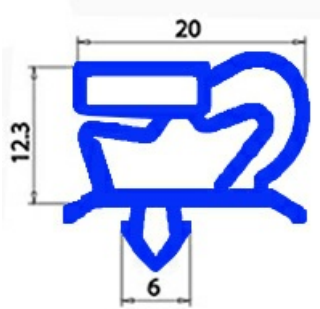

# MAGNETIC SNAP IN GASKET 894X1632mm QQ1 (INT.883X1621mm)

Date: 06-04-2025

## Technical data

SHORT SIDE mm	A=894mm
LONG SIDE mm	B=1632mm
PROFILE TYPE	QQ1