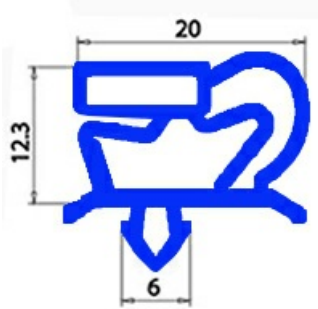

2123211

MAGNETIC SNAP IN GASKET 564X1482mm QQ1 (INT.553X1471mm)

Date: 06-04-2025

Technical data

SHORT SIDE mm	A=564mm
LONG SIDE mm	B=1482mm
PROFILE TYPE	QQ1