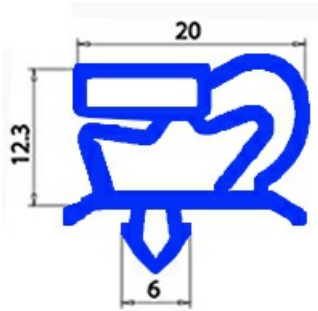

2123212

MAGNETIC SNAP IN GASKET 564X1632MM QQ1 (INT.553X1621mm)

Date: 07-04-2025

Technical data

SHORT SIDE mm	A=564mm
LONG SIDE mm	B=1632mm
PROFILE TYPE	QQ1