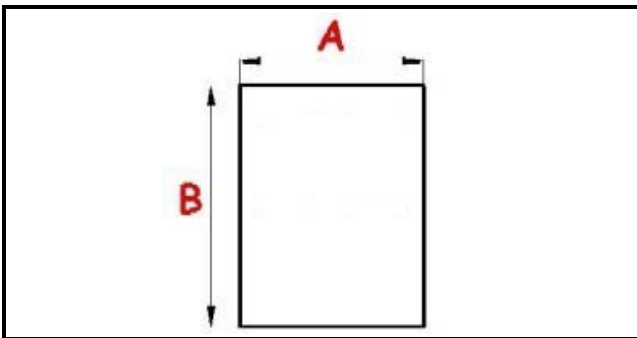

2123212

MAGNETIC SNAP IN GASKET 564X1632MM QQ1 (INT.553X1621mm)

Date: 07-04-2025

Technical data

SHORT SIDE mm	A=564mm
LONG SIDE mm	B=1632mm
PROFILE TYPE	QQ1