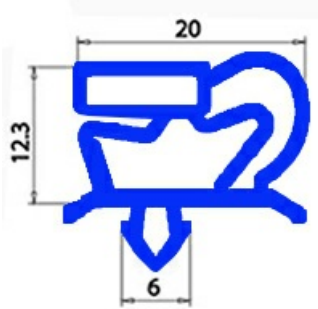

# MAGNETIC SNAP IN GASKET 694x1632 MM QQ1 (INT.683x1621mm)

Date: 07-04-2025

## Technical data

SHORT SIDE mm	A=694mm
LONG SIDE mm	B=1632mm
PROFILE TYPE	QQ1