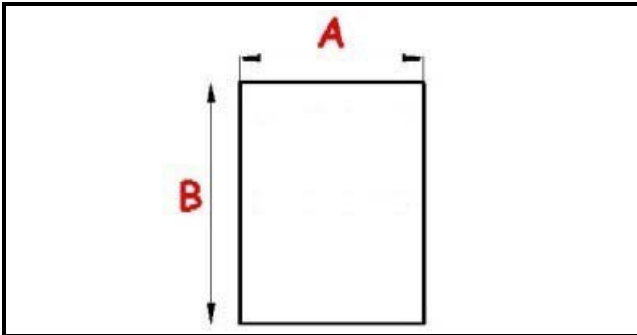

# MAGNETIC SNAP IN GASKET 499X1287mm QQ1 (INT.483X1271mm)

Date: 07-04-2025

## Technical data

SHORT SIDE mm	A=494mm
LONG SIDE mm	B=1282mm
PROFILE TYPE	QQ1