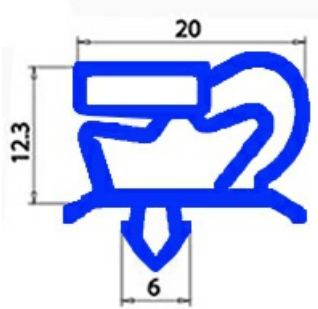

# MAGNETIC SNAP IN GASKET 499X1287mm QQ1 (INT.483X1271mm)

Date: 07-04-2025

## Technical data

SHORT SIDE mm	A=494mm
LONG SIDE mm	B=1282mm
PROFILE TYPE	QQ1