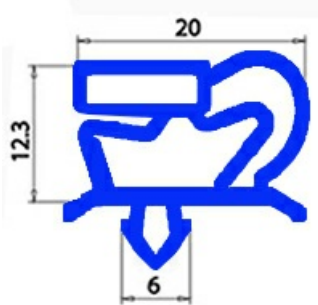

2123215

MAGNETIC SNAP IN GASKET 494X1232mm QQ1 (INT.483X1221mm)

Date: 22-11-2024

**Technical data**

SHORT SIDE mm	A=494mm
LONG SIDE mm	B=1232mm
PROFILE TYPE	QQ1