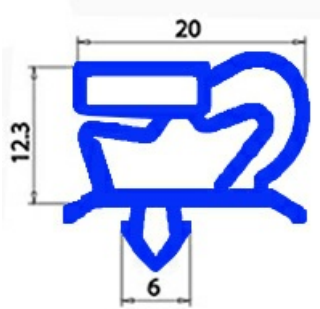

2123216

MAGNETIC SNAP IN GASKET 494X1082mm QQ1 (INT.483X1071mm)

Date: 06-04-2025

Technical data

SHORT SIDE mm	A=494mm
LONG SIDE mm	B=1082mm
PROFILE TYPE	QQ1