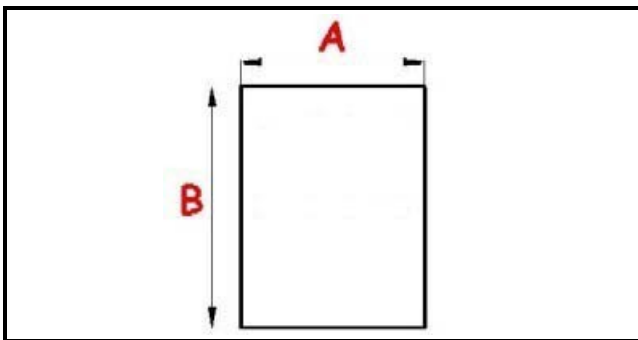

2123220

**MAGNETIC SNAP IN GASKET 337X1141mm (JOINT 317X1122mm)
QQ7 O.D.**

Date: 20-09-2024

**Technical data**

SHORT SIDE mm	A=337mm
LONG SIDE mm	B=1141mm
PROFILE TYPE	QQ7