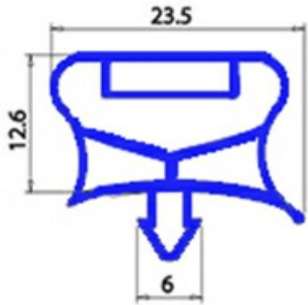

2123220

MAGNETIC SNAP IN GASKET 337X1141mm (JOINT 317X1122mm) QQ7 O.D.

Date: 08-04-2025

Technical data

SHORT SIDE mm	A=337mm
LONG SIDE mm	B=1141mm
PROFILE TYPE	QQ7