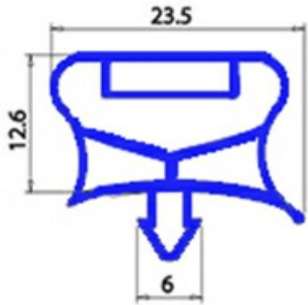

# MAGNETIC SNAP IN GASKET 521X1067mm (JOINT 501,5X1048MM) QQ7

Date: 08-04-2025

## Technical data

SHORT SIDE mm	A=520mm
LONG SIDE mm	B=1067mm
PROFILE TYPE	QQ7