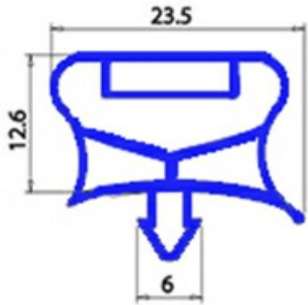

# MAGNETIC SNAP IN GASKET 342X742mm (JOINT 323X723mm) QQ7

Date: 06-04-2025

## Technical data

SHORT SIDE mm	A=342mm
LONG SIDE mm	B=742mm
PROFILE TYPE	QQ7