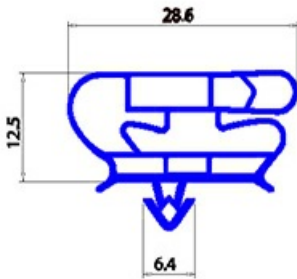

2123226

MAGNETIC SNAP IN GASKET 29X392MM YY28

Date: 23-02-2025

**Technical data**

SHORT SIDE mm	A=269mm
LONG SIDE mm	B=392mm
PROFILE TYPE	YY28

Manufacturer code

ANGELO PO GRANDI CUCINE SPA
ANGELO PO GRANDI CUCINE SPA