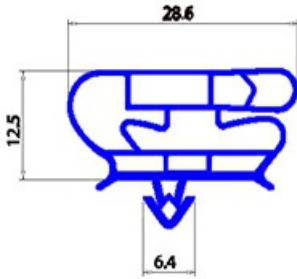

# MAGNETIC SNAP IN GASKET 29X392MM YY28

Date: 09-04-2025

## Technical data

SHORT SIDE mm	A=269mm
LONG SIDE mm	B=392mm
PROFILE TYPE	YY28