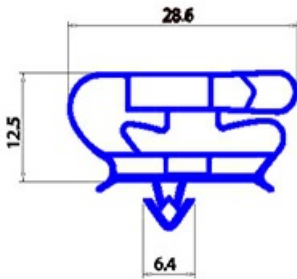

2123226

**MAGNETIC SNAP IN GASKET 29X392MM YY28**

Date: 23-12-2024

**Technical data**

SHORT SIDE mm	A=269mm
LONG SIDE mm	B=392mm
PROFILE TYPE	YY28

**Manufacturer code**

ANGELO PO GRANDI CUCINE SPA