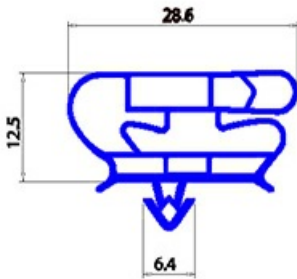

2123226

MAGNETIC SNAP IN GASKET 29X392MM YY28

Date: 22-11-2024

**Technical data**

SHORT SIDE mm	A=269mm
LONG SIDE mm	B=392mm
PROFILE TYPE	YY28

Manufacturer code

ANGELO PO GRANDI CUCINE SPA