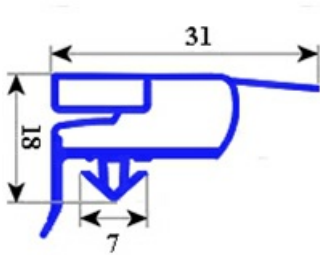

2123228

MAGNETIC SNAP IN GASKET 280X411mm QQ6

Date: 22-01-2025

ORIGINAL
OSP
SPARE PARTS**Technical data**

SHORT SIDE mm	A=280mm
LONG SIDE mm	B=411mm
PROFILE TYPE	QQ6

Manufacturer code

ELECTROLUX PROFESSIONAL S.P.A.