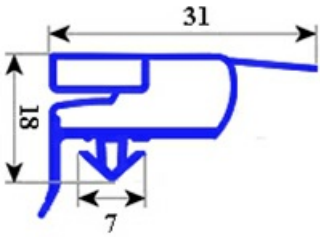

2123228

MAGNETIC SNAP IN GASKET 280X411mm QQ6

Date: 09-04-2025

ORIGINAL
OSP
SPARE PARTS

Technical data

SHORT SIDE mm	A=280mm
LONG SIDE mm	B=411mm
PROFILE TYPE	QQ6

Manufacturer code

ELECTROLUX PROFESSIONAL S.P.A.