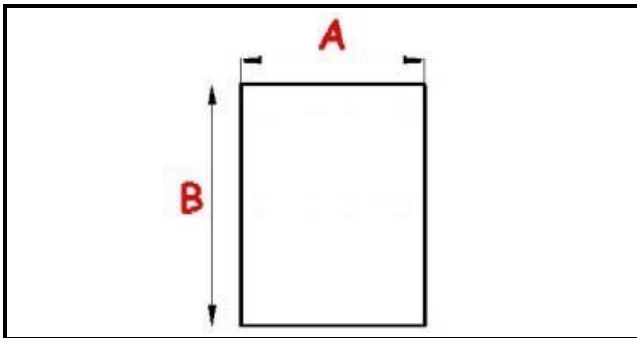

2123229

**MAGNETIC SNAP IN GASKET 334X771mm (JOINT 315X752mm,
INTERNAL 292X729mm) QQ7**

Date: 14-11-2024

**Technical data**

SHORT SIDE mm	A=334mm
LONG SIDE mm	B=771mm
PROFILE TYPE	QQ7