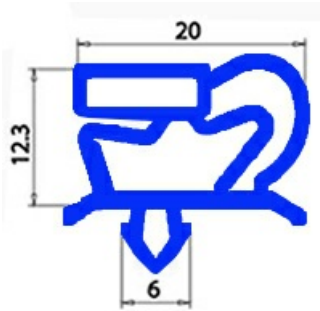

2123235

MAGNETIC SNAP IN GASKET BLACK INTERAX 623X1571mm ANIS. PER DOOR GN1/1 (EXT 639X1587mm)

Date: 07-04-2025

ORIGINAL
OSP
SPARE PARTS

Technical data

SHORT SIDE mm	A=639mm
LONG SIDE mm	B=1587mm
PROFILE TYPE	QQ1