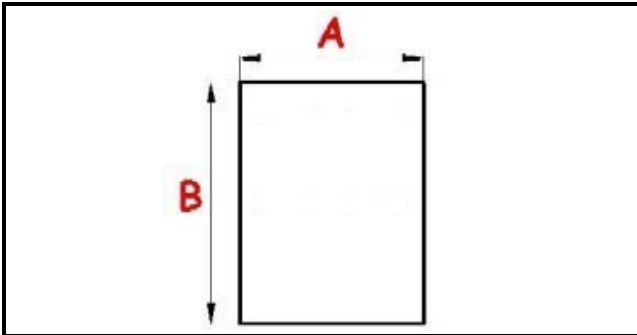

2123235

MAGNETIC SNAP IN GASKET BLACK INTERAX 623X1571mm ANIS. PER DOOR GN1/1 (EXT 639X1587mm)

Date: 07-04-2025

ORIGINAL
OSP
SPARE PARTS

Technical data

SHORT SIDE mm	A=639mm
LONG SIDE mm	B=1587mm
PROFILE TYPE	QQ1