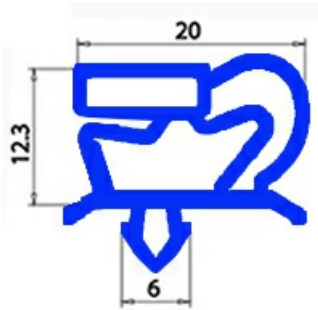

# MAGNETIC SNAP IN GASKET 60x80 730x1503mm QQ1

Date: 07-04-2025

ORIGINAL  
**OSP**  
SPARE PARTS

## Technical data

SHORT SIDE mm	A=730mm
LONG SIDE mm	B=1503mm
PROFILE TYPE	QQ1