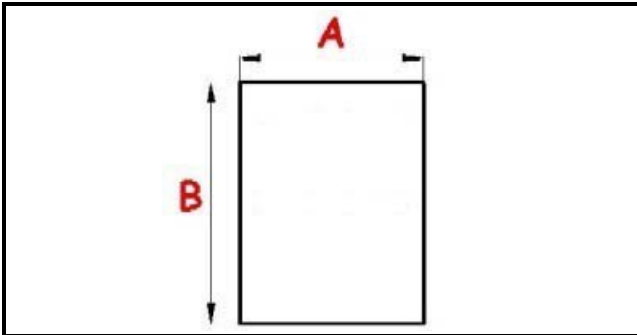

# MAGNETIC SNAP IN GASKET 444X1169mm (INTERNA 425X1150mm) QQ7 O.D.

Date: 07-04-2025

## Technical data

SHORT SIDE mm	A=444mm
LONG SIDE mm	B=1169mm
PROFILE TYPE	QQ7