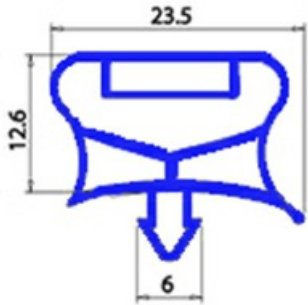

# MAGNETIC SNAP IN GASKET 444X1169mm (INTERNA 425X1150mm) QQ7 O.D.

Date: 07-04-2025

## Technical data

SHORT SIDE mm	A=444mm
LONG SIDE mm	B=1169mm
PROFILE TYPE	QQ7