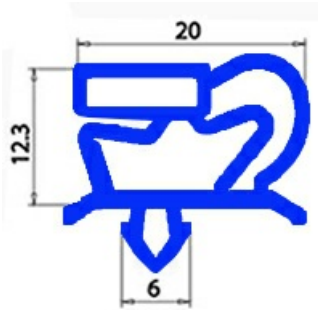

# MAGNETIC SNAP IN GASKET 172X386mm QQ1

Date: 08-04-2025

## Technical data

SHORT SIDE mm	A=172mm
LONG SIDE mm	B=386mm
PROFILE TYPE	QQ1