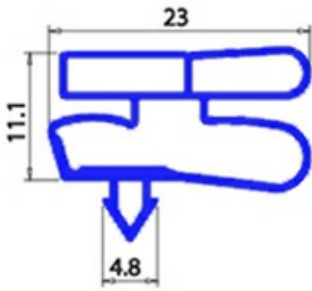

## Technical data

SHORT SIDE mm	A=664mm
LONG SIDE mm	B=1565mm
PROFILE TYPE	XX3