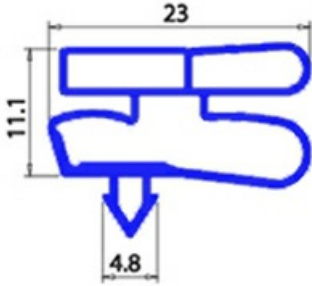

2123244

MAGNETIC SNAP IN GASKET 665X1365mm XX3

Date: 14-04-2025

Technical data

SHORT SIDE mm	A=665mm
LONG SIDE mm	B=1365mm
PROFILE TYPE	XX3