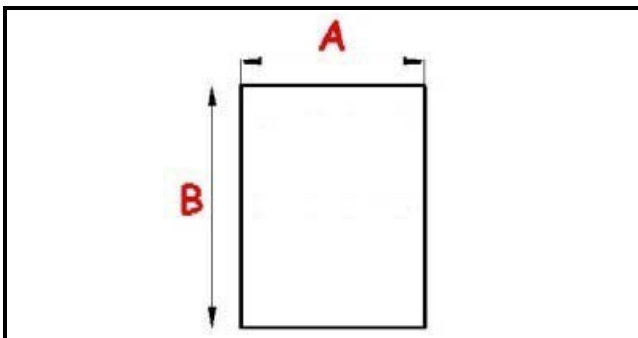

2123245

MAGNETIC SNAP IN GASKET 655X1550mm XX3

Date: 07-04-2025

Technical data

SHORT SIDE mm	A=655mm
LONG SIDE mm	B=1550mm
PROFILE TYPE	XX3