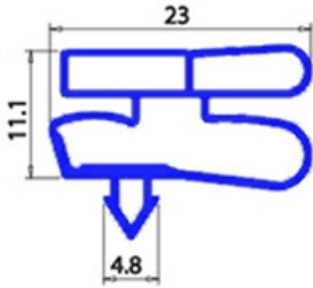

2123245

MAGNETIC SNAP IN GASKET 655X1550mm XX3

Date: 07-04-2025

Technical data

SHORT SIDE mm	A=655mm
LONG SIDE mm	B=1550mm
PROFILE TYPE	XX3