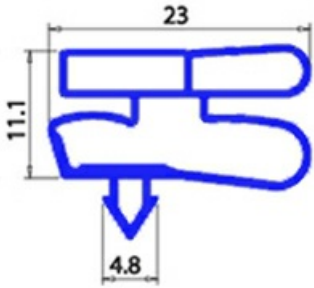

# MAGNETIC SNAP IN GASKET 425X630mm XX3

Date: 08-04-2025

## Technical data

SHORT SIDE mm	A=425mm
LONG SIDE mm	B=630mm
PROFILE TYPE	XX3