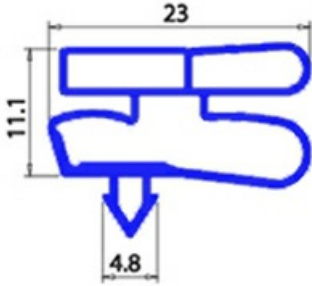

2123248

MAGNETIC SNAP IN GASKET 670X1600mm XX3

Date: 07-04-2025

Technical data

| | |
|---------------|----------|
| SHORT SIDE mm | A=670mm |
| LONG SIDE mm | B=1600mm |
| PROFILE TYPE | XX3 |