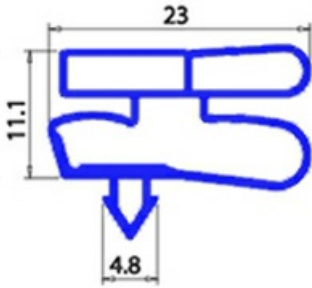

# MAGNETIC SNAP IN GASKET 625X525MM XX3

Date: 08-04-2025

## Technical data

SHORT SIDE mm	A=525mm
LONG SIDE mm	B=625mm
PROFILE TYPE	XX3