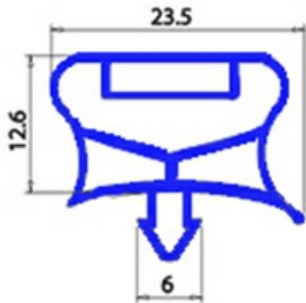

2123250

**MAGNETIC SNAP IN GASKET 517X1121mm (INT.498X1102mm) QQ7**

Date: 22-01-2025

**Technical data**

SHORT SIDE mm	A=517mm
LONG SIDE mm	B=1121mm
PROFILE TYPE	QQ7