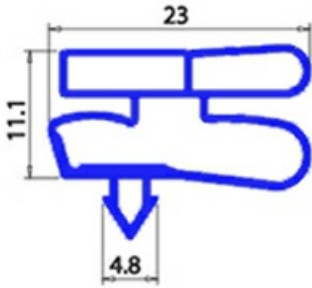

2123251

MAGNETIC SNAP IN GASKET 655X505MM XX3

Date: 07-04-2025

Technical data

SHORT SIDE mm	A=505mm
LONG SIDE mm	B=655mm
PROFILE TYPE	XX3